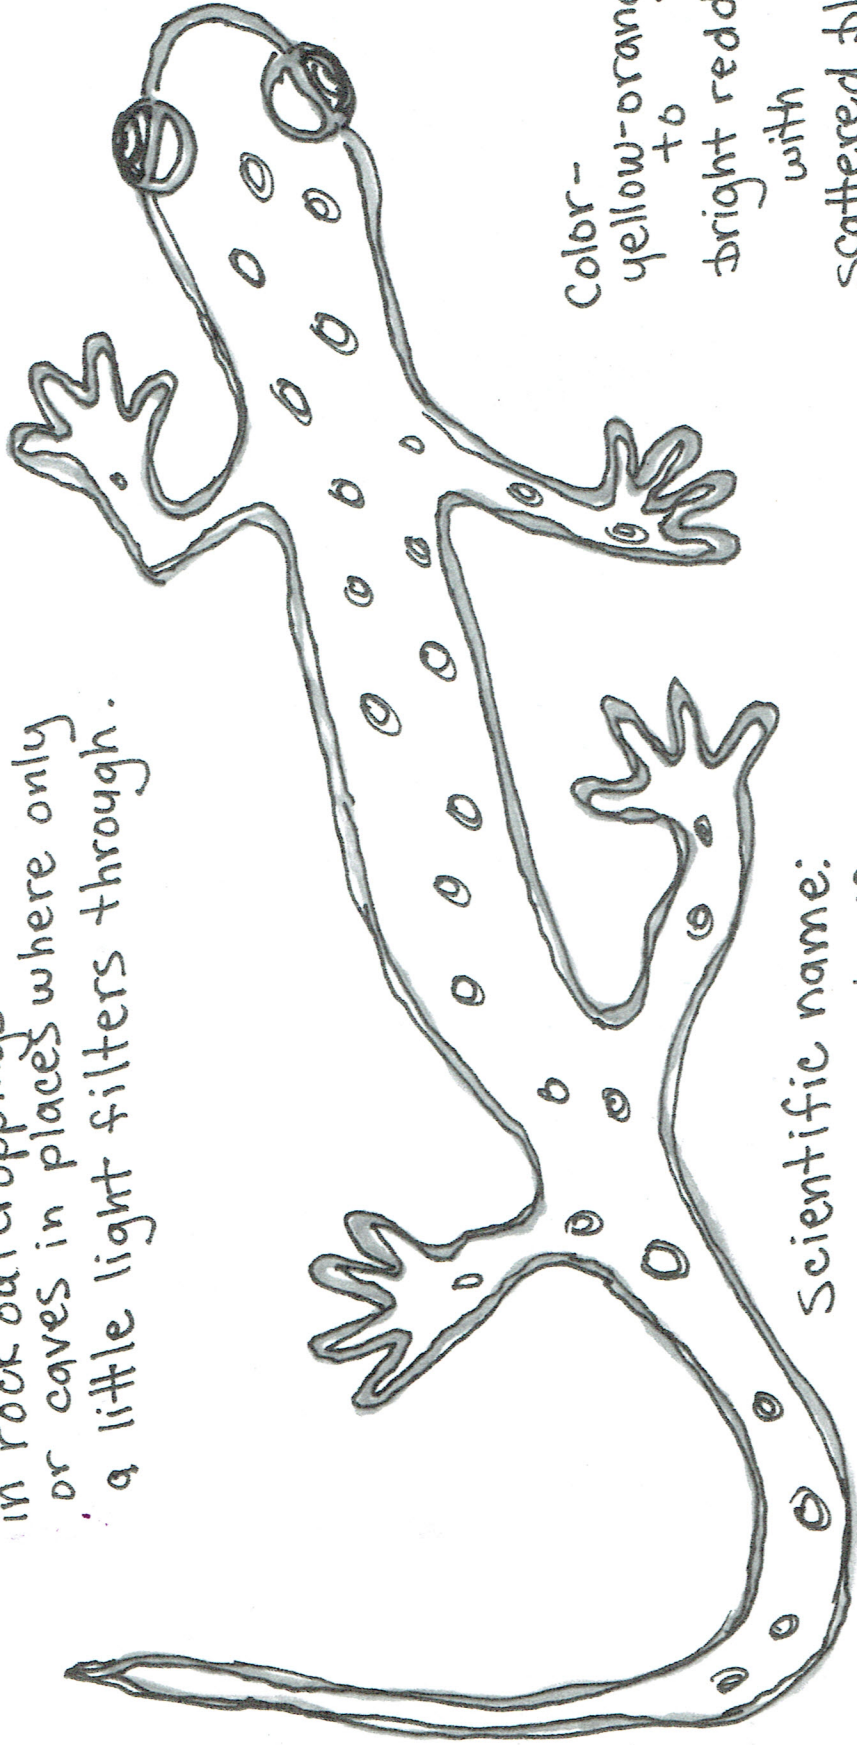

Cave Salamander

Great at hiding and likes most of all to live where it won't be disturbed.

It lives in rock outcroppings or caves in places where only a little light filters through.

Color - yellow-orange to bright reddish orange with scattered black dots

Scientific name:
Eurycea lucifuga

The Friends of Big Canoe Creek